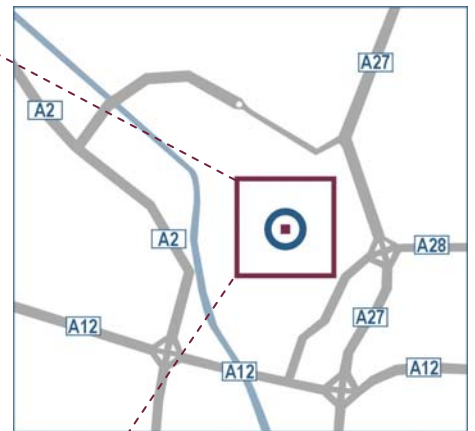

The way to COR&FJA in Utrecht

COR&FJA Benelux B.V.
A Company of the COR&FJA Group
Graadt van Roggenweg 328-334
NL-3531 AH Utrecht
Phone +31 30 2982204
Fax +31 30 2982111

...by car

Driving directions from Arnhem (east)

Take A12 towards Utrecht and follow through on A2 towards Amsterdam. Take exit 8 Centrum and head for centrum/jaarbeurs through 'Martin Luther King laan', 'Weg der Verenigde Naties' and 'Graadt van Roggenweg'. You can park behind the building, (Hojel City Centre) at traffic light go right 'Croeselaan'. Enter D section, 4th floor.

Driving directions from Amsterdam (north)

Take A2 towards Utrecht, take exit 8 Centrum and head for centrum/jaarbeurs through 'Martin Luther King laan', 'Weg der Verenigde Naties' and 'Graadt van Roggenweg'. You can park behind the building, (Hojel City Centre) at traffic light go right 'Croeselaan'. Enter D section, 4th floor.

Driving directions from Eindhoven/Venlo (south)

Take A2 towards Utrecht, take exit 8 Centrum and head for centrum/jaarbeurs through 'Martin Luther King laan', 'Weg der Verenigde Naties' and 'Graadt van Roggenweg'. You can park behind the building, (Hojel City Centre) at traffic light go right 'Croeselaan'. Enter D section, 4th floor.

Driving directions from Den Haag/Rotterdam (west)

Take A12 towards Utrecht and follow through on A2 towards Amsterdam, Take exit 8 Centrum and head for centrum/jaarbeurs through 'Martin Luther King laan', 'Weg der Verenigde Naties' and 'Graadt van Roggenweg'. You can park behind the building, (Hojel City Centre) at traffic light go right 'Croeselaan'. Enter D section, 4th floor.