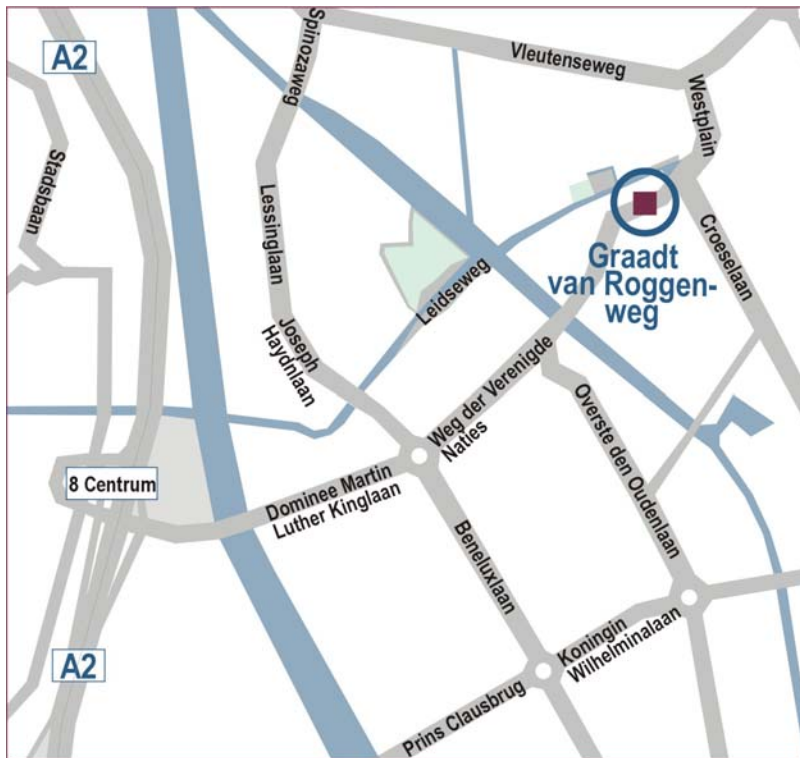

The way to COR&FJA in Utrecht

COR&FJA Benelux B.V.
A Company of the COR&FJA Group
Graadt van Roggenweg 328-334
NL-3531 AH Utrecht
Phone +31 30 2982204
Fax +31 30 2982111

...by car

Driving directions from Arnhem (east)

Take A12 towards Utrecht and follow through on A2 towards Amsterdam. Take exit 8 Centrum and head for centrum/jaarbeurs through 'Martin Luther King laan', 'Weg der Verenigde Naties' and 'Graadt van Roggenweg'. You can park behind the building, (Hojel City Centre) at traffic light go right 'Croeselaan'. Enter D section, 4th floor.

Driving directions from Amsterdam (north)

Take A2 towards Utrecht, take exit 8 Centrum and head for centrum/jaarbeurs through 'Martin Luther King laan', 'Weg der Verenigde Naties' and 'Graadt van Roggenweg'. You can park behind the building, (Hojel City Centre) at traffic light go right 'Croeselaan'. Enter D section, 4th floor.

Driving directions from Eindhoven/Venlo (south)

Take A2 towards Utrecht, take exit 8 Centrum and head for centrum/jaarbeurs through 'Martin Luther King laan', 'Weg der Verenigde Naties' and 'Graadt van Roggenweg'. You can park behind the building, (Hojel City Centre) at traffic light go right 'Croeselaan'. Enter D section, 4th floor.

Driving directions from Den Haag/Rotterdam (west)

Take A12 towards Utrecht and follow through on A2 towards Amsterdam, Take exit 8 Centrum and head for centrum/jaarbeurs through 'Martin Luther King laan', 'Weg der Verenigde Naties' and 'Graadt van Roggenweg'. You can park behind the building, (Hojel City Centre) at traffic light go right 'Croeselaan'. Enter D section, 4th floor.